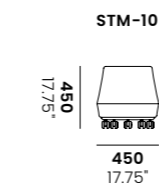

Cobalt Blue
3021

Marble Granite
866

Dimensions

Standard

Illuminated

Upholstered

Mobile Standard

Mobile Upholstered