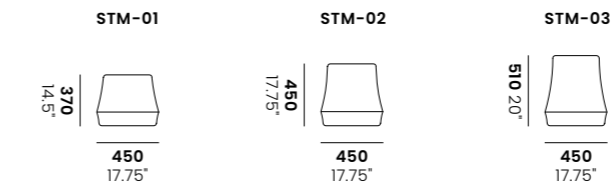

Cobalt Blue
3021

Marble Granite
866

Dimensions

Standard

Illuminated

Upholstered

Mobile Standard

Mobile Upholstered