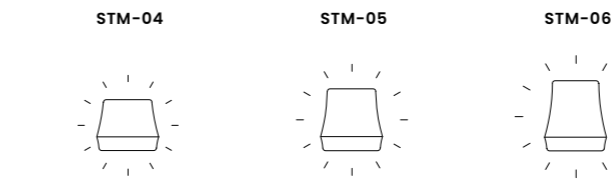

Cobalt Blue
3021

Marble Granite
866

Dimensions

Standard

Illuminated

Upholstered

Mobile Standard

Mobile Upholstered