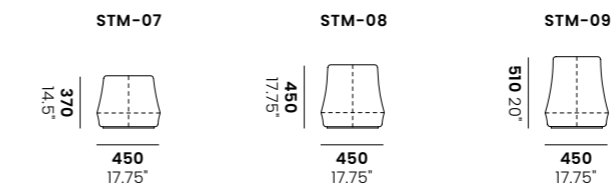

Cobalt Blue
3021

Marble Granite
866

Dimensions

Standard

Illuminated

Upholstered

Mobile Standard

Mobile Upholstered