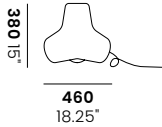

Certifications

GECA certified

UL listed components

Materials

LDPE plastic

Electrical

E27 120/240V lampholder. 6W LED globe(s) supplied as standard; choice of cool, neutral or warm white.

Finishes

Translucent
LDPE

Dimensions

Single

CRL-01

Sculpture

CRL-02

The **CRL-02** light sculpture is constructed using a minimum of three **CRL-01** units connected together.

For assistance in planning a sculpture to suit your space, please email us—contact@derlotgroup.com